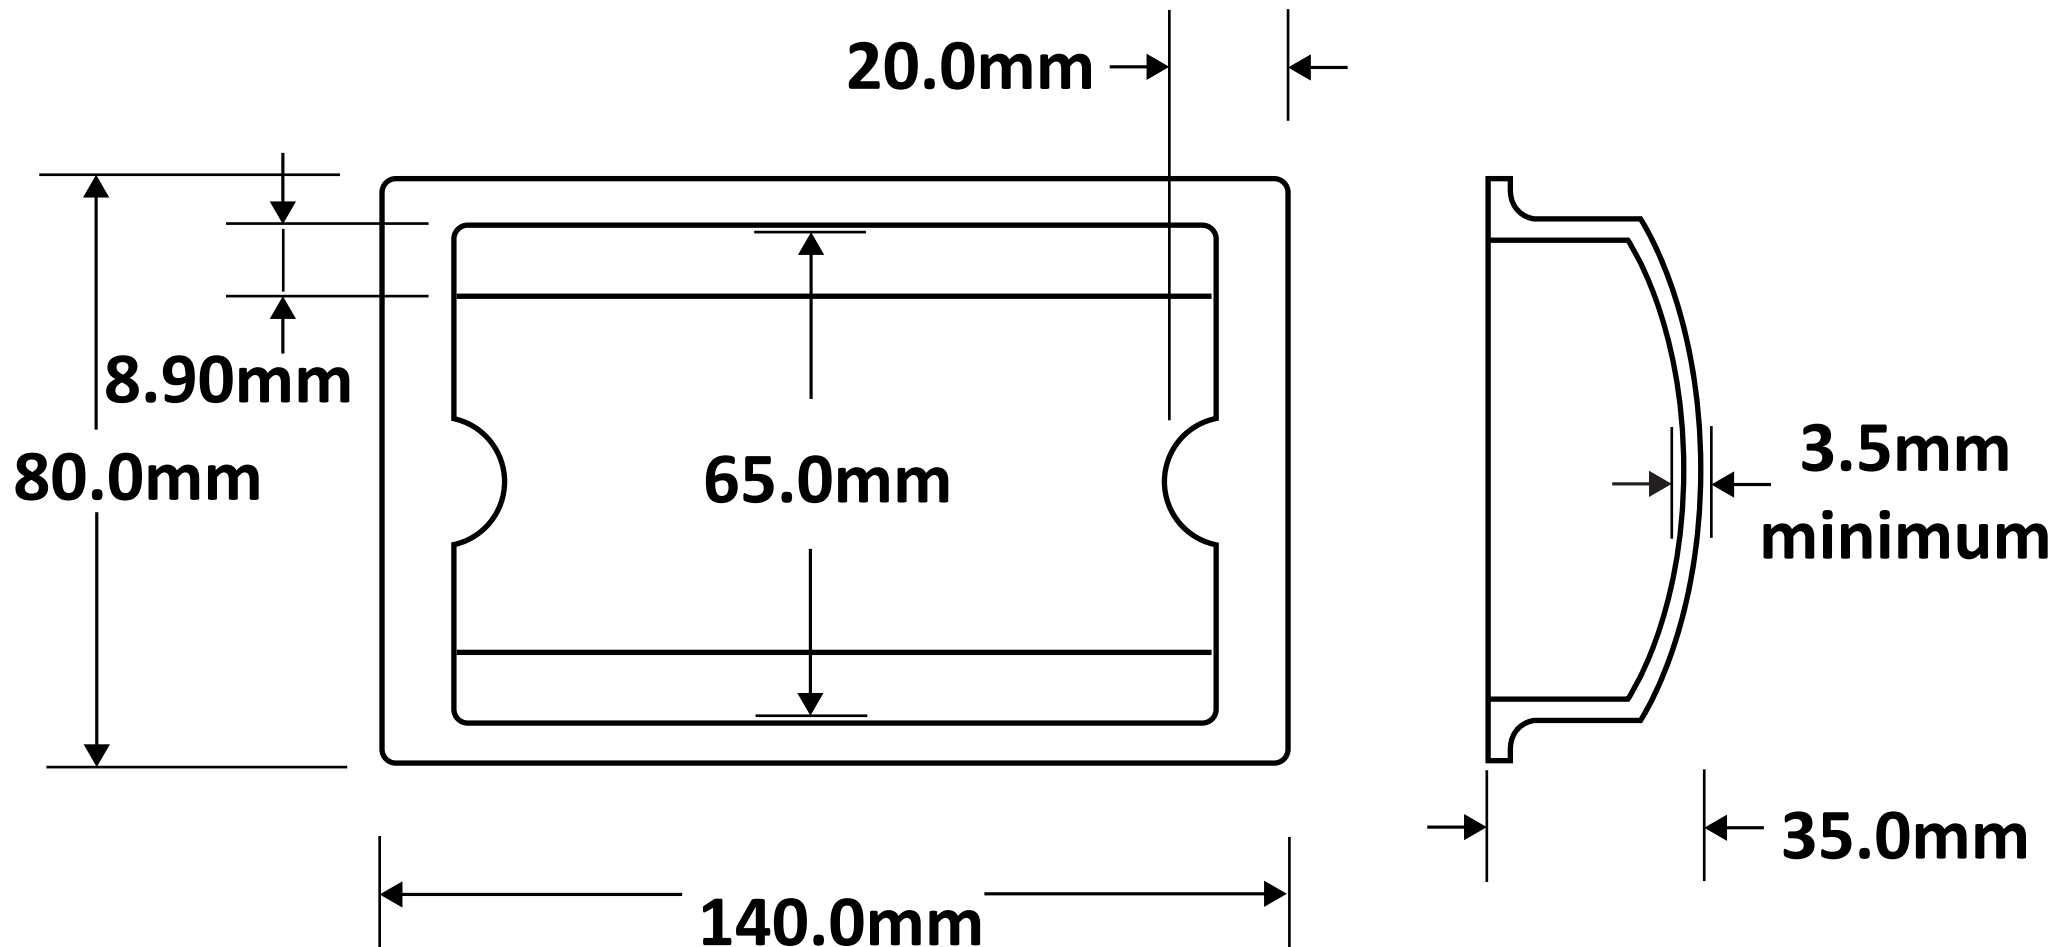

All sizes in mm. General Tolerance +/- 2mm  
(Product code: AFFRASOCDIN)

**Astroflame FRA Socket Box Insert Double 35mm Deep**